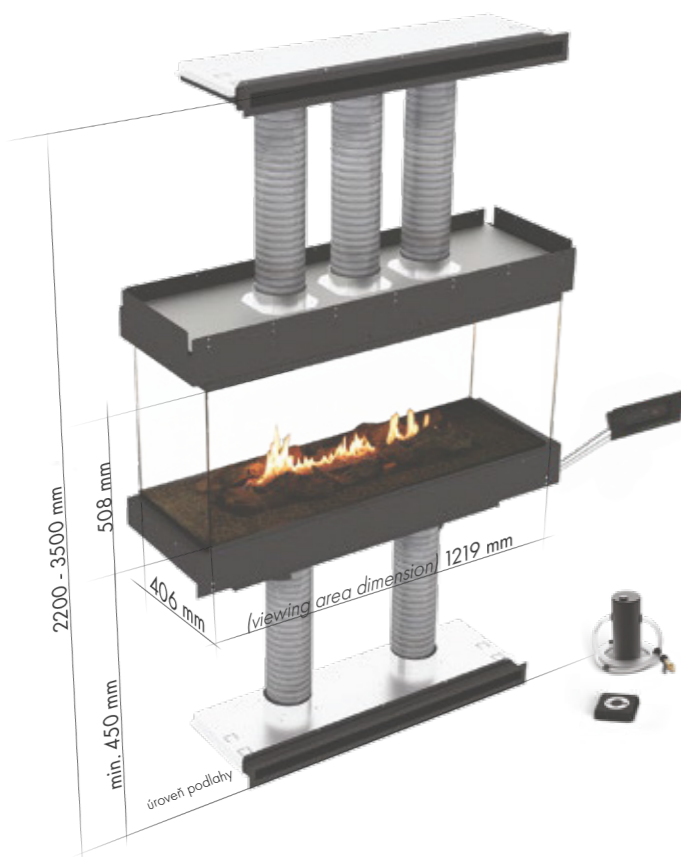

INTERIÉROVÝ BIOKRB AUTOMATICKÝ UZAVŘENÝ (Krb Net Zero® s technologií BEV®)

PANORAMA KRB

VLASTNOSTI

- Automatický doplňovací systém
- Externí ovládací panel • Dálkové ovládání
- Wi-Fi a mobilní aplikace
- 6 úrovní plamene
- Bezpečnostní senzory
- Izolováno sklem
- Obsahuje skleněnou pěnovou dřív
- Bez nutnosti odstupu
- CO2 senzor
- Povrchová úprava: černý práškový lak
  - Kompatibilní s chytrou domácností

VOLITELNÉ PŘÍSLUŠENSTVÍ

- Dekorativní keramická polena / bílé kameny se zářícími vlákny
- Modul pro chytrou domácnost